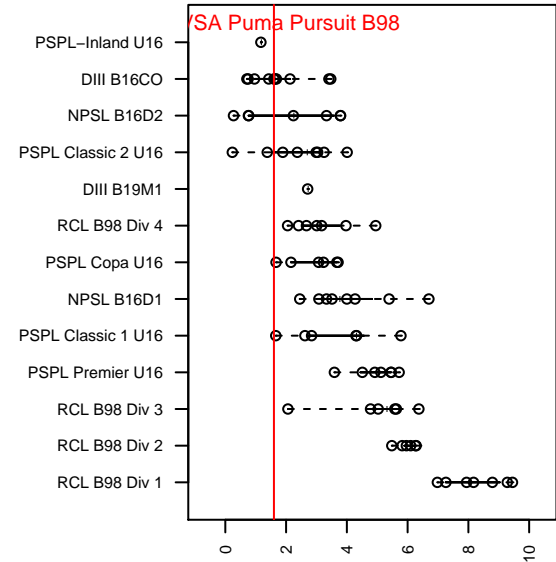

MpVSA Puma Pursuit B98

Maple Valley, WA
B98 total strength=1273
attack=6.36 defense=4.17
fall league = DIII B16CO

alt names used:
MpVSA Puma Pursuit FC

Venues played:
2014 DIII B16CO

**attack and defense variance (black dot)
relative to other teams
and top 10 in region**

**attack and defense rating
relative to others at age
and all opponents in last 13 months**

Performance relative to 13 month average

Performance relative to 13 month average

date	home		away		venue	pred.home	pred.away
2014-11-23	South Tacoma United Esquivel B98	0	MpVSA Puma Pursuit B98	2	2014 DIII B16CO	1.96	2.21
2014-11-09	MpVSA Puma Pursuit B98	1	FME Xtreme B98	1	2014 DIII B16CO	0.64	2.23
2014-11-02	Harbor Strikers B98	2	MpVSA Puma Pursuit B98	5	2014 DIII B16CO	1.53	2.84
2014-10-26	Force B98	3	MpVSA Puma Pursuit B98	0	2014 DIII B16CO	2.37	2.30
2014-10-19	MpVSA Puma Pursuit B98	4	FC Kent Cobras B98	3	2014 DIII B16CO	2.95	1.64
2014-10-12	MpVSA Puma Pursuit B98	2	FWFC Byquist B98	1	2014 DIII B16CO	2.20	1.42
2014-10-05	FME Xtreme B98	4	MpVSA Puma Pursuit B98	0	2014 DIII B16CO	2.23	0.64
2014-09-28	MpVSA Puma Pursuit B98	1	South Tacoma United Esquivel B98	0	2014 DIII B16CO	2.21	1.96
2014-09-14	Nortac Cobras B98	1	MpVSA Puma Pursuit B98	3	2014 DIII B16CO	1.96	1.86
2014-09-07	UPSC Fire B98	4	MpVSA Puma Pursuit B98	1	2014 DIII B16CO	1.69	1.17